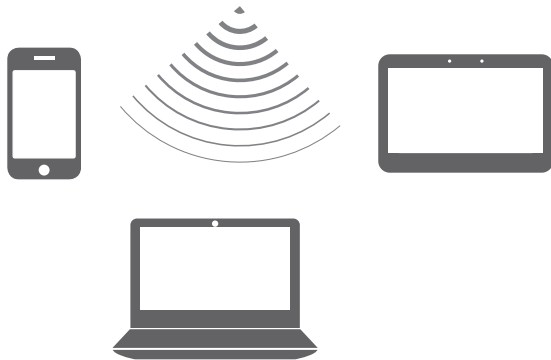

WÖHLER

CLEAR VIEW, WHEN SPACE IS TIGHT.

Wohler VE 200

VIDEO-ENDOSCOPE WITH SNAPSHOT AND VIDEO FUNCTION

The Measure of Technology

Made in
Germany

WOHLER VE 200 VIDEO-ENDOSCOPE NEW

APPLICATION

- For inspection of inaccessible cavities from 1" in diameter (for example: roof insulation, exhaust pipes, sinks, fireplaces)
- Transmission of image and video data via wireless (WiFi) on laptop, tablet PC or Smartphone

FEATURES

- Snapshot and Video Functions
- Direct forwarding of data - no further data transmission necessary
- Image display via wireless
- Compatible devices (such as netbooks, Smartphone, tablet)
- 40" gooseneck
- Video Recording
- Variable Light intensity of the flashlight for illumination of cavities